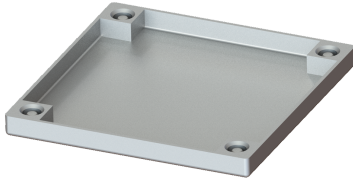

## Cover tileable, 150x150 mm, L 15

### Description

Tileable cover suitable for Ferrofix drains, incl. screws and seal, compatible with art. no. 54910 and 54911

#### Coverage features

Type of cover: closed cover plate  
Cover material: Stainless steel 14301  
Colour of cover: silver  
Width of cover: 150 mm  
Length of cover: 150 mm  
Surface: tileable  
Load class: L 15 (EN 1253-1)