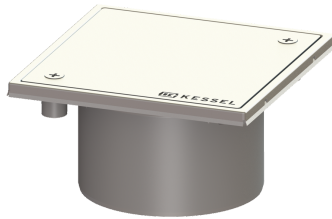

Upper section with cover plate 150x150mm

Article information

Item no.: 27196G
 GTIN: 4026092054963
 Price group: 70

Description

Variant	
System:	100
General characteristics	
ATEX:	no
Dimensions	
Net weight:	0,72 kg
Gross weight:	0,79 kg
Height:	93 mm
Packaging dimension:	length
Packaging dimension:	width
Packaging dimension:	height
Coverage features	
Type of cover:	closed cover plate
Cover material:	Stainless steel 14301
Colour of cover:	silver
Height of cover:	17 mm
Surface:	Polished SST
Frame material:	Stainless steel 14301
Locking:	screwed
Load class:	L 15 (EN 1253-1)
Rim width:	150 mm
Rim length:	150 mm
Shape of upper section:	square
Upper section material:	ABS